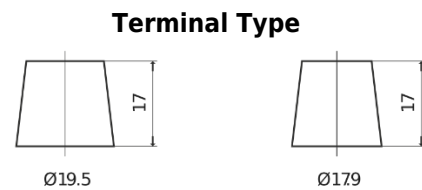

Product overview

Batteries for Cars

Premium EA954

Part number	EA954
Technology	Flooded
EAN/GTIN	3661024034180
Voltage	12 V
Capacity	95 Ah
CCA	800 A
Length	306 mm
Width	173 mm
Height	222 mm
Box size	D31
Polarity	ETN 0
Terminal Type	EN taper post
Hold Down	Korean B1
Weights (subject of variation)	21.40 kg