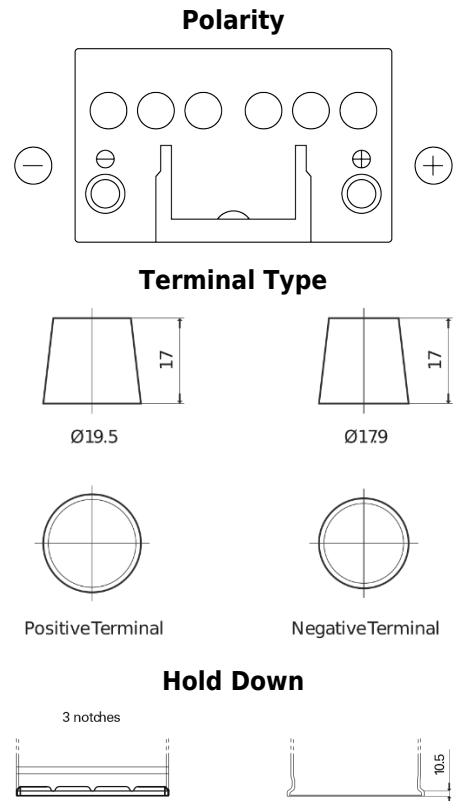

**Product overview**

Batteries for Cars

**Excell EB450**

|                                |               |
|--------------------------------|---------------|
| Part number                    | EB450         |
| Technology                     | Flooded       |
| EAN/GTIN                       | 3661024034494 |
| Voltage                        | 12 V          |
| Capacity                       | 45 Ah         |
| CCA                            | 330 A         |
| Length                         | 220 mm        |
| Width                          | 135 mm        |
| Height                         | 225 mm        |
| Box size                       | E02           |
| Polarity                       | ETN 0         |
| Terminal Type                  | EN taper post |
| Hold Down                      | B1            |
| Weights (subject of variation) | 12.50 kg      |