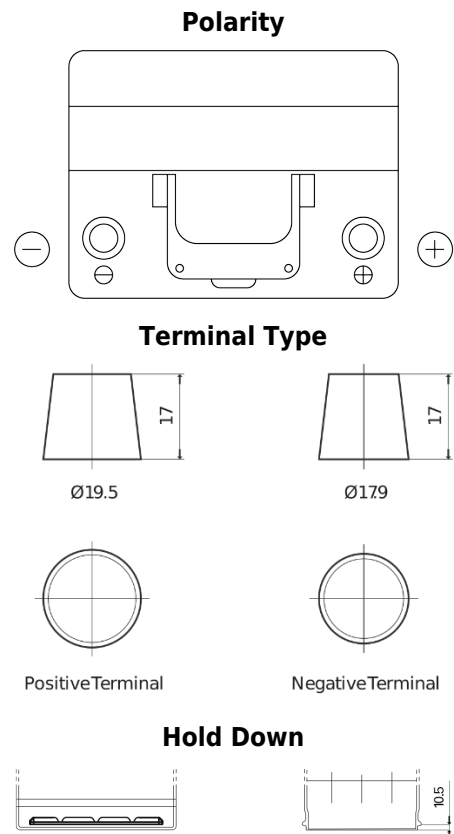

Product overview

Batteries for Cars

Excell EB604

Part number	EB604
Technology	Flooded
EAN/GTIN	3661024034418
Voltage	12 V
Capacity	60 Ah
CCA	480 A
Length	230 mm
Width	173 mm
Height	222 mm
Box size	D23
Polarity	ETN 0
Terminal Type	EN taper post
Hold Down	Korean B1
Weights (subject of variation)	14.60 kg