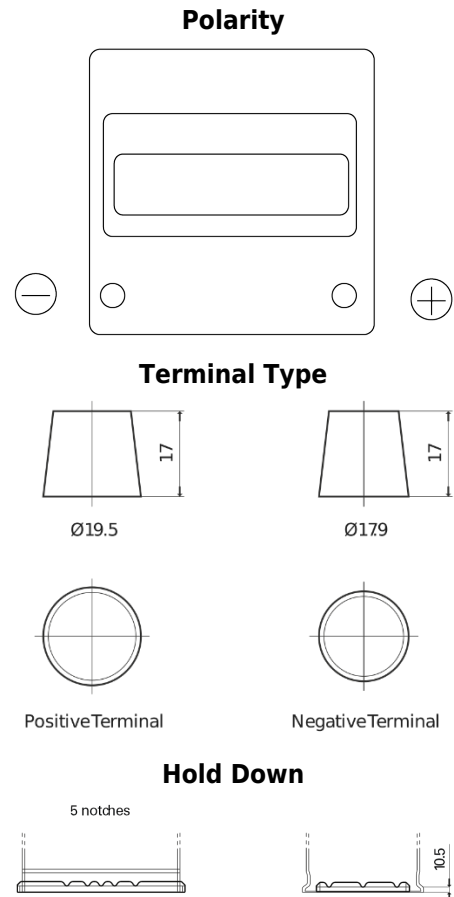

**Product overview**

Batteries for Cars

**Classic EC400**

Part number	EC400
Technology	Flooded
EAN/GTIN	3661024034777
Voltage	12 V
Capacity	40 Ah
CCA	320 A
Length	175 mm
Width	175 mm
Height	190 mm
Box size	L00
Polarity	ETN 0
Terminal Type	EN taper post
Hold Down	B13
Weights (subject of variation)	10.40 kg