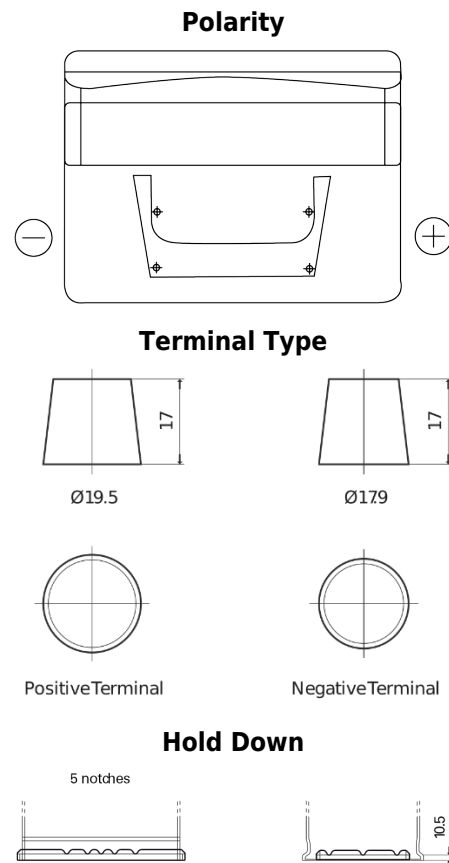

Product overview

Batteries for Cars

Classic EC412

Part number	EC412
Technology	Flooded
EAN/GTIN	3661024034845
Voltage	12 V
Capacity	41 Ah
CCA	370 A
Length	207 mm
Width	175 mm
Height	175 mm
Box size	LB1
Polarity	ETN 0
Terminal Type	EN taper post
Hold Down	B13
Weights (subject of variation)	10.60 kg