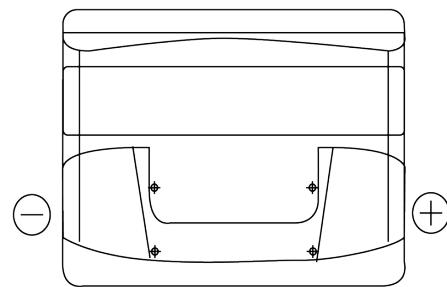

Product overview

Batteries for Cars

Classic EC440

Part number	EC440
Technology	Flooded
EAN/GTIN	3661024034784
Voltage	12 V
Capacity	44 Ah
CCA	360 A
Length	207 mm
Width	175 mm
Height	190 mm
Box size	L01
Polarity	ETN 0
Terminal Type	EN taper post
Hold Down	B13
Weights (subject of variation)	11.00 kg

Polarity

Terminal Type

Positive Terminal

Negative Terminal

Hold Down

Design, features and specifications are subject to change without notice. We disclaim any representation or warranty, express or implied, concerning the data or recommendations, and in no event shall be liable for any loss or damage claimed to have arisen as a result. Some products may not be available in your local market.