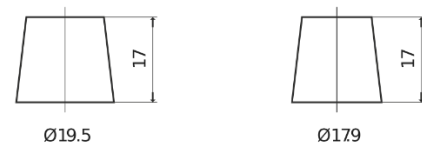

Product overview

Batteries for Cars

Classic EC440

Part number	EC440
Technology	Flooded
EAN/GTIN	3661024034784
Voltage	12 V
Capacity	44 Ah
CCA	360 A
Length	207 mm
Width	175 mm
Height	190 mm
Box size	L01
Polarity	ETN 0
Terminal Type	EN taper post
Hold Down	B13
Weights (subject of variation)	11.00 kg

Polarity

Terminal Type

Positive Terminal

Negative Terminal

Hold Down

Design, features and specifications are subject to change without notice. We disclaim any representation or warranty, express or implied, concerning the data or recommendations, and in no event shall be liable for any loss or damage claimed to have arisen as a result. Some products may not be available in your local market.