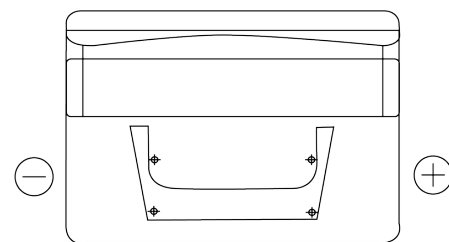

**Product overview**

Batteries for Cars

**Classic EC542**

Part number	EC542
Technology	Flooded
EAN/GTIN	3661024034852
Voltage	12 V
Capacity	54 Ah
CCA	500 A
Length	242 mm
Width	175 mm
Height	175 mm
Box size	LB2
Polarity	ETN 0
Terminal Type	EN taper post
Hold Down	B13
Weights (subject of variation)	12.90 kg

**Polarity**

**Terminal Type**

Positive Terminal

Negative Terminal

**Hold Down**

Design, features and specifications are subject to change without notice. We disclaim any representation or warranty, express or implied, concerning the data or recommendations, and in no event shall be liable for any loss or damage claimed to have arisen as a result. Some products may not be available in your local market.