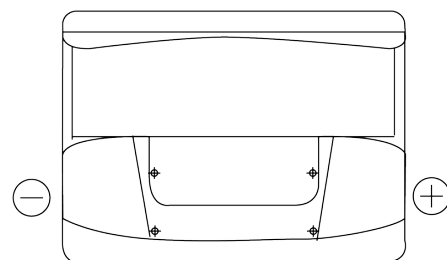

**Product overview**

Batteries for Cars

**Classic EC550**

Part number	EC550
Technology	Flooded
EAN/GTIN	3661024034807
Voltage	12 V
Capacity	55 Ah
CCA	460 A
Length	242 mm
Width	175 mm
Height	190 mm
Box size	L02
Polarity	ETN 0
Terminal Type	EN taper post
Hold Down	B13
Weights (subject of variation)	13.30 kg

**Polarity**

**Terminal Type**

Positive Terminal

Negative Terminal

**Hold Down**

Design, features and specifications are subject to change without notice. We disclaim any representation or warranty, express or implied, concerning the data or recommendations, and in no event shall be liable for any loss or damage claimed to have arisen as a result. Some products may not be available in your local market.