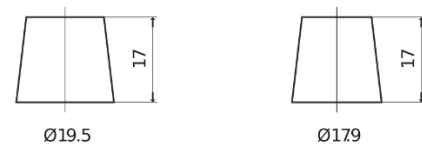

**Product overview**

Batteries for Cars

**Classic EC550**

Part number	EC550
Technology	Flooded
EAN/GTIN	3661024034807
Voltage	12 V
Capacity	55 Ah
CCA	460 A
Length	242 mm
Width	175 mm
Height	190 mm
Box size	L02
Polarity	ETN 0
Terminal Type	EN taper post
Hold Down	B13
Weights (subject of variation)	13.30 kg

**Polarity**

**Terminal Type**

Positive Terminal

Negative Terminal

**Hold Down**

Design, features and specifications are subject to change without notice. We disclaim any representation or warranty, express or implied, concerning the data or recommendations, and in no event shall be liable for any loss or damage claimed to have arisen as a result. Some products may not be available in your local market.