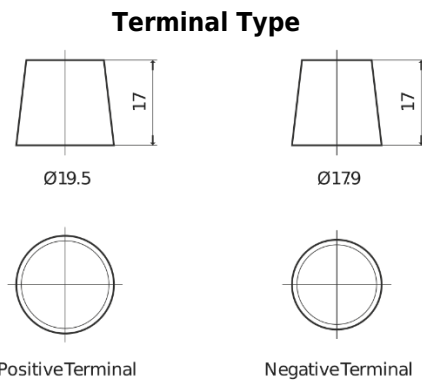

Product overview

Batteries for Cars

Classic EC605

Part number	EC605
Technology	Flooded
EAN/GTIN	3661024034746
Voltage	12 V
Capacity	60 Ah
CCA	440 A
Length	270 mm
Width	173 mm
Height	222 mm
Box size	D26
Polarity	ETN 1
Terminal Type	EN taper post
Hold Down	Korean B1+B6
Weights (subject of variation)	15.50 kg