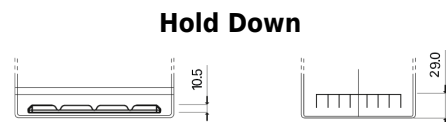

Product overview

Batteries for Cars

Classic EC605

Part number	EC605
Technology	Flooded
EAN/GTIN	3661024034746
Voltage	12 V
Capacity	60 Ah
CCA	440 A
Length	270 mm
Width	173 mm
Height	222 mm
Box size	D26
Polarity	ETN 1
Terminal Type	EN taper post
Hold Down	Korean B1+B6
Weights (subject of variation)	15.50 kg