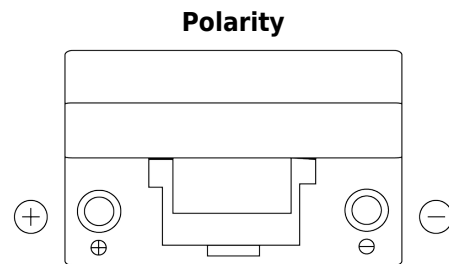

Product overview

Batteries for Cars

Classic EC605

Part number	EC605
Technology	Flooded
EAN/GTIN	3661024034746
Voltage	12 V
Capacity	60 Ah
CCA	440 A
Length	270 mm
Width	173 mm
Height	222 mm
Box size	D26
Polarity	ETN 1
Terminal Type	EN taper post
Hold Down	Korean B1+B6
Weights (subject of variation)	15.50 kg