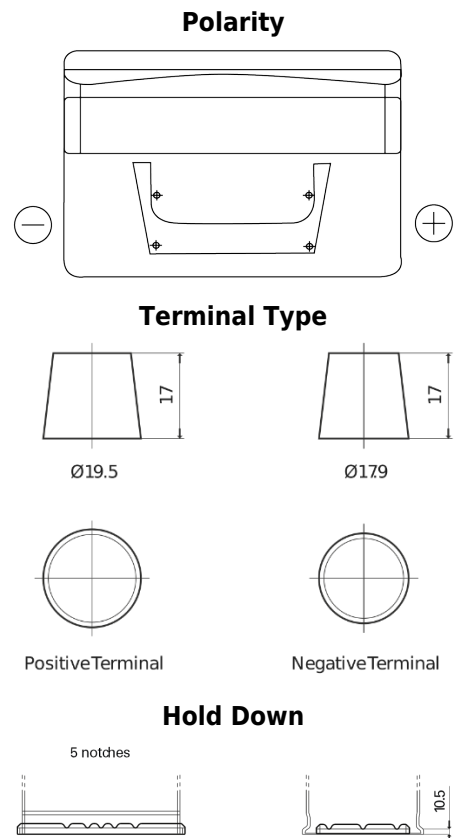

Product overview

Batteries for Cars

Classic EC652

Part number	EC652
Technology	Flooded
EAN/GTIN	3661024034869
Voltage	12 V
Capacity	65 Ah
CCA	540 A
Length	278 mm
Width	175 mm
Height	175 mm
Box size	LB3
Polarity	ETN 0
Terminal Type	EN taper post
Hold Down	B13
Weights (subject of variation)	14.50 kg