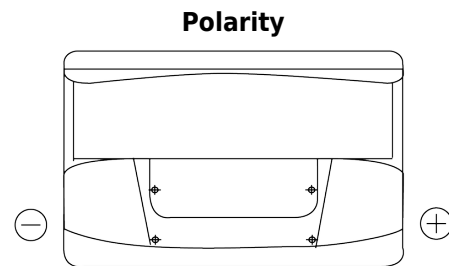

Product overview

Batteries for Cars

Classic EC700

Part number	EC700
Technology	Flooded
EAN/GTIN	3661024034821
Voltage	12 V
Capacity	70 Ah
CCA	640 A
Length	278 mm
Width	175 mm
Height	190 mm
Box size	L03
Polarity	ETN 0
Terminal Type	EN taper post
Hold Down	B13
Weights (subject of variation)	16.00 kg