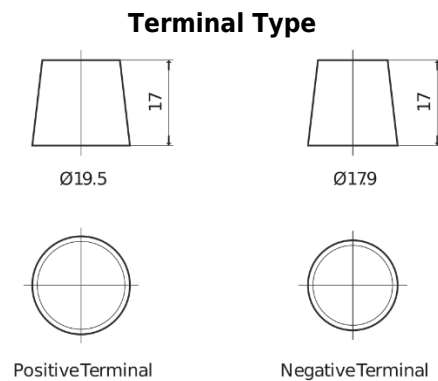

Product overview

Batteries for Cars

Classic EC700

Part number	EC700
Technology	Flooded
EAN/GTIN	3661024034821
Voltage	12 V
Capacity	70 Ah
CCA	640 A
Length	278 mm
Width	175 mm
Height	190 mm
Box size	L03
Polarity	ETN 0
Terminal Type	EN taper post
Hold Down	B13
Weights (subject of variation)	16.00 kg