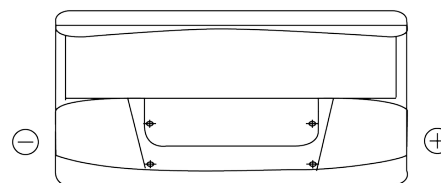

Product overview

Batteries for Cars

Classic EC900

Part number	EC900
Technology	Flooded
EAN/GTIN	3661024034838
Voltage	12 V
Capacity	90 Ah
CCA	720 A
Length	353 mm
Width	175 mm
Height	190 mm
Box size	L05
Polarity	ETN 0
Terminal Type	EN taper post
Hold Down	B13
Weights (subject of variation)	20.20 kg

Polarity

Terminal Type

Positive Terminal

Negative Terminal

Hold Down

Design, features and specifications are subject to change without notice. We disclaim any representation or warranty, express or implied, concerning the data or recommendations, and in no event shall be liable for any loss or damage claimed to have arisen as a result. Some products may not be available in your local market.