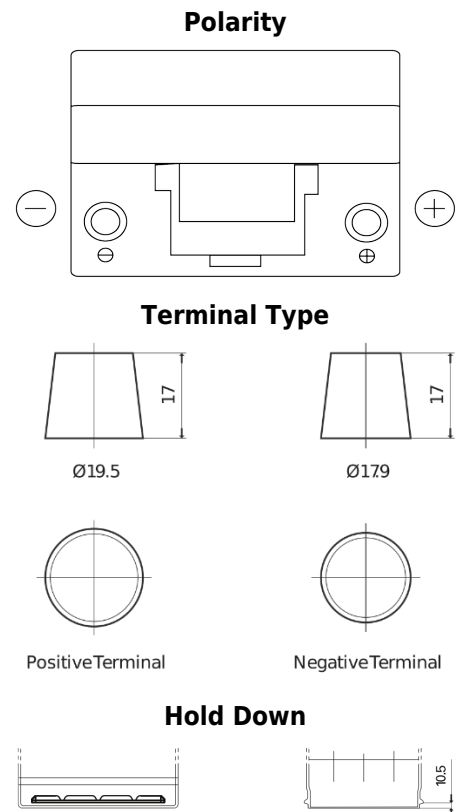

Product overview

Batteries for Cars

Classic EC904

| | |
|--------------------------------|---------------|
| Part number | EC904 |
| Technology | Flooded |
| EAN/GTIN | 3661024034753 |
| Voltage | 12 V |
| Capacity | 90 Ah |
| CCA | 680 A |
| Length | 306 mm |
| Width | 173 mm |
| Height | 222 mm |
| Box size | D31 |
| Polarity | ETN 0 |
| Terminal Type | EN taper post |
| Hold Down | Korean B1 |
| Weights (subject of variation) | 19.90 kg |