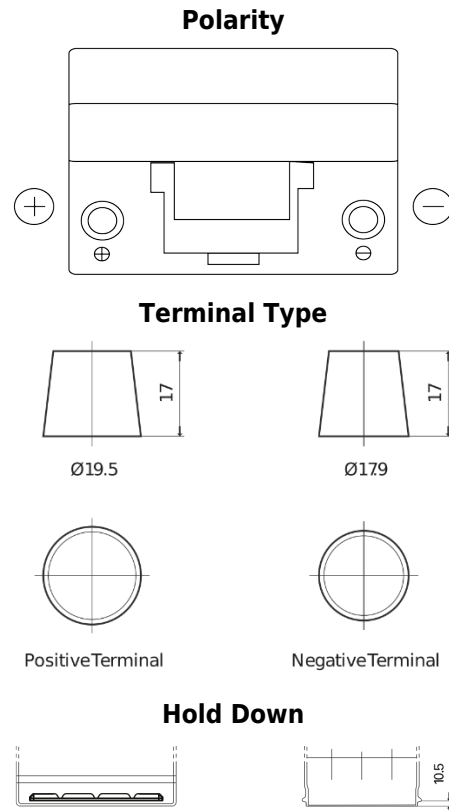

**Product overview**

Batteries for Cars

**Classic EC905**

Part number	EC905
Technology	Flooded
EAN/GTIN	3661024034760
Voltage	12 V
Capacity	90 Ah
CCA	680 A
Length	306 mm
Width	173 mm
Height	222 mm
Box size	D31
Polarity	ETN 1
Terminal Type	EN taper post
Hold Down	Korean B1
Weights (subject of variation)	19.90 kg