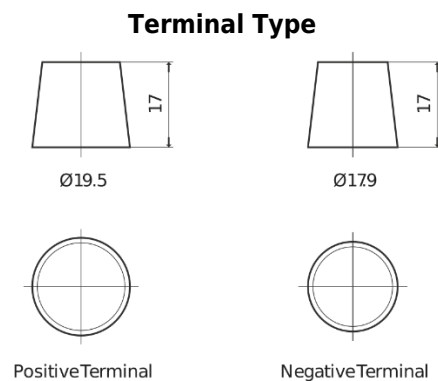

**Product overview**

Batteries for Trucks, Buses, Construction, Agriculture

**Endurance+PRO Gel ED2103**

Part number	ED2103
Technology	GEL
EAN/GTIN	3661024037341
Voltage	12 V
Capacity	210 Ah
CCA	1030 A
Length	518 mm
Width	274 mm
Height	240 mm
Box size	D06
Polarity	ETN 3
Terminal Type	EN taper post
Hold Down	B0
Weights (subject of variation)	63.50 kg