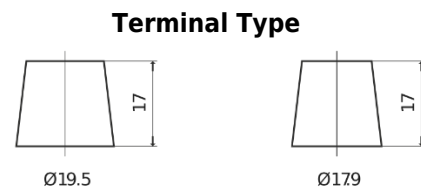

**Product overview**

Batteries for Trucks, Buses, Construction, Agriculture

**StrongPRO EFB+ EE2353**

Part number	EE2353
Technology	EFB
EAN/GTIN	3661024036870
Voltage	12 V
Capacity	235 Ah
CCA	1200 A
Length	518 mm
Width	274 mm
Height	240 mm
Box size	D06
Polarity	ETN 3
Terminal Type	EN taper post
Hold Down	B0
Weights (subject of variation)	58.20 kg