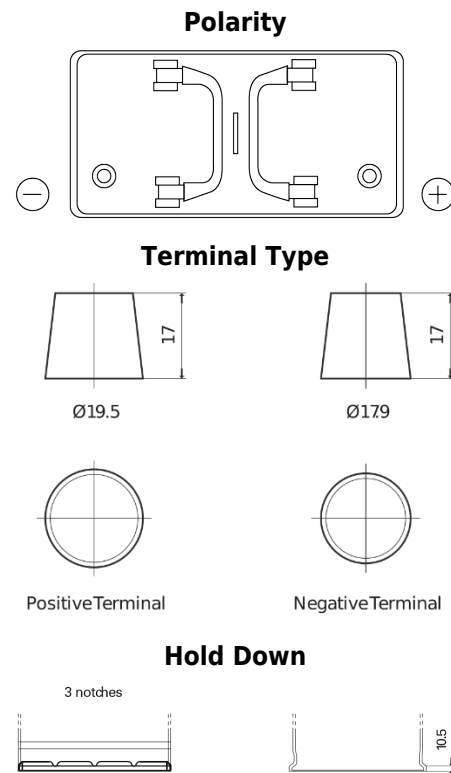

**Product overview**

Batteries for Trucks, Buses, Construction, Agriculture

**PowerPRO EF1202**

Part number	EF1202
Technology	Flooded
EAN/GTIN	3661024035279
Voltage	12 V
Capacity	120 Ah
CCA	870 A
Length	349 mm
Width	175 mm
Height	235 mm
Box size	D02
Polarity	ETN 0
Terminal Type	EN taper post
Hold Down	B1
Weights (subject of variation)	27.50 kg