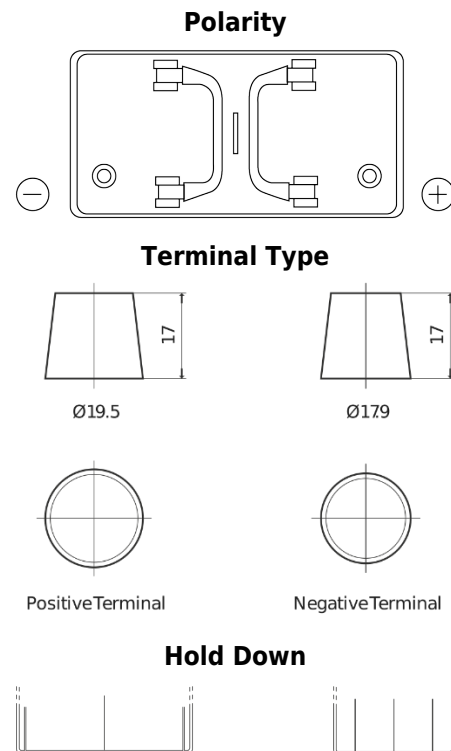

**Product overview**

Batteries for Trucks, Buses, Construction, Agriculture

**PowerPRO EF1250**

Part number	EF1250
Technology	Flooded
EAN/GTIN	3661024037945
Voltage	12 V
Capacity	125 Ah
CCA	850 A
Length	349 mm
Width	175 mm
Height	285 mm
Box size	D03
Polarity	ETN 0
Terminal Type	EN taper post
Hold Down	B0
Weights (subject of variation)	31.00 kg