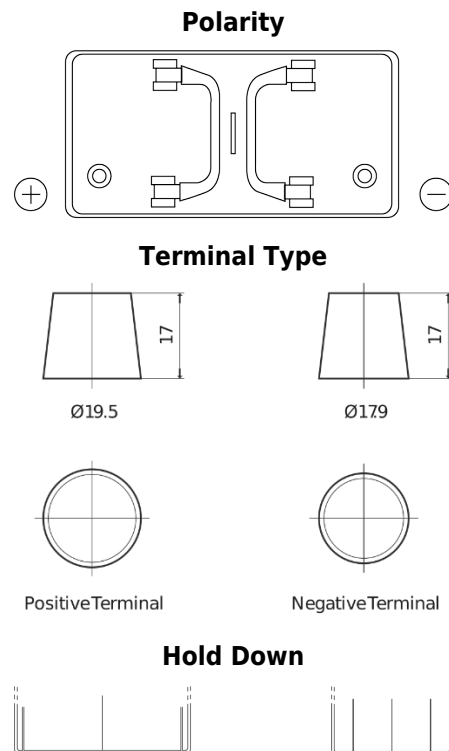

Product overview

Batteries for Trucks, Buses, Construction, Agriculture

PowerPRO EF1251

Part number	EF1251
Technology	Flooded
EAN/GTIN	3661024037952
Voltage	12 V
Capacity	125 Ah
CCA	850 A
Length	349 mm
Width	175 mm
Height	285 mm
Box size	D03
Polarity	ETN 1
Terminal Type	EN taper post
Hold Down	B0
Weights (subject of variation)	31.00 kg