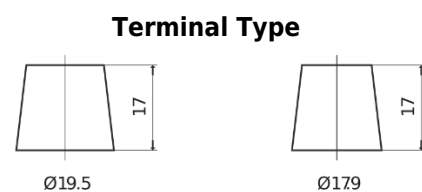

**Product overview**

Batteries for Trucks, Buses, Construction, Agriculture

**PowerPRO EF1453**

Part number	EF1453
Technology	Flooded
EAN/GTIN	3661024035309
Voltage	12 V
Capacity	145 Ah
CCA	900 A
Length	513 mm
Width	189 mm
Height	223 mm
Box size	D04
Polarity	ETN 3
Terminal Type	EN taper post
Hold Down	B0
Weights (subject of variation)	35.90 kg