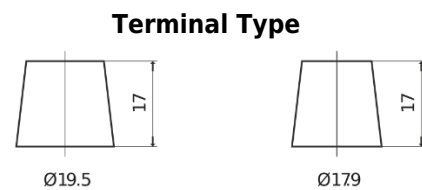

**Product overview**

Batteries for Trucks, Buses, Construction, Agriculture

**PowerPRO EF1853**

Part number	EF1853
Technology	Flooded
EAN/GTIN	3661024035316
Voltage	12 V
Capacity	185 Ah
CCA	1150 A
Length	513 mm
Width	223 mm
Height	223 mm
Box size	D05
Polarity	ETN 3
Terminal Type	EN taper post
Hold Down	B0
Weights (subject of variation)	43.90 kg