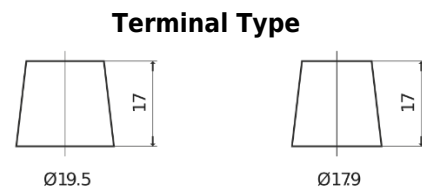

Product overview

Batteries for Trucks, Buses, Construction, Agriculture

PowerPRO EF2353

Part number	EF2353
Technology	Flooded
EAN/GTIN	3661024035323
Voltage	12 V
Capacity	235 Ah
CCA	1300 A
Length	518 mm
Width	274 mm
Height	240 mm
Box size	D06
Polarity	ETN 3
Terminal Type	EN taper post
Hold Down	B0
Weights (subject of variation)	56.30 kg