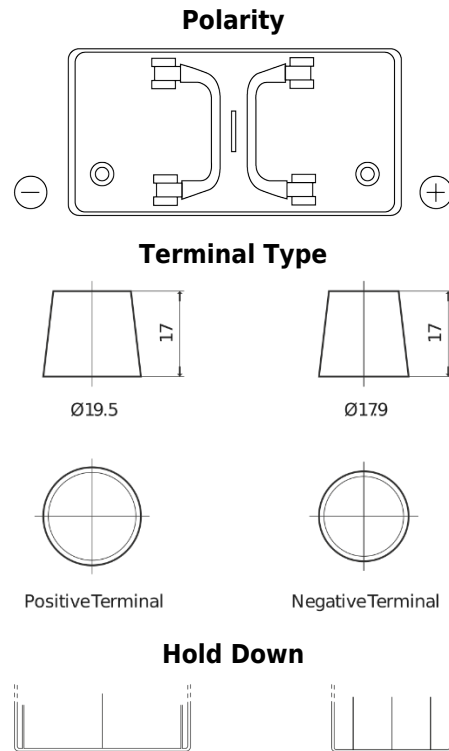

Product overview

Batteries for Trucks, Buses, Construction, Agriculture

StartPRO EG1250

Part number	EG1250
Technology	Flooded
EAN/GTIN	3661024035408
Voltage	12 V
Capacity	125 Ah
CCA	760 A
Length	349 mm
Width	175 mm
Height	285 mm
Box size	D03
Polarity	ETN 0
Terminal Type	EN taper post
Hold Down	B0
Weights (subject of variation)	29.50 kg