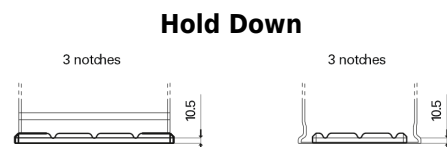

Product overview

Batteries for Trucks, Buses, Construction, Agriculture

StartPRO EG1355

Part number	EG1355
Technology	Flooded
EAN/GTIN	3661024035521
Voltage	12 V
Capacity	135 Ah
CCA	1000 A
Length	514 mm
Width	175 mm
Height	210 mm
Box size	DB8
Polarity	ETN 3
Terminal Type	EN taper post
Hold Down	B3
Weights (subject of variation)	36.00 kg