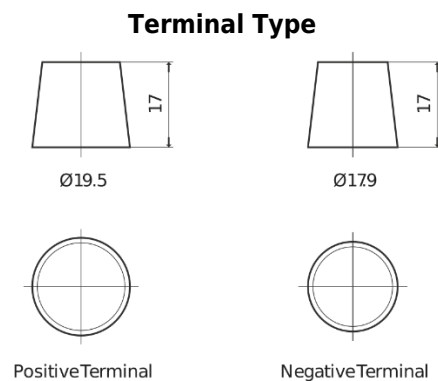

Product overview

Batteries for Trucks, Buses, Construction, Agriculture

StartPRO EG1355

Part number	EG1355
Technology	Flooded
EAN/GTIN	3661024035521
Voltage	12 V
Capacity	135 Ah
CCA	1000 A
Length	514 mm
Width	175 mm
Height	210 mm
Box size	DB8
Polarity	ETN 3
Terminal Type	EN taper post
Hold Down	B3
Weights (subject of variation)	36.00 kg