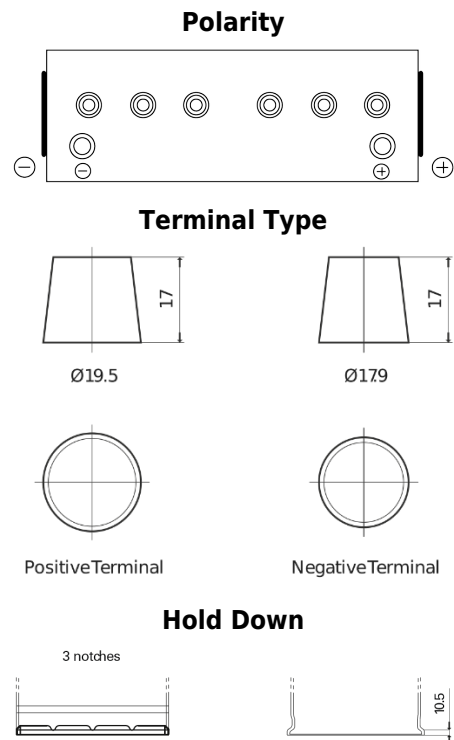

Product overview

Batteries for Trucks, Buses, Construction, Agriculture

StartPRO EG1402

Part number	EG1402
Technology	Flooded
EAN/GTIN	3661024035347
Voltage	12 V
Capacity	140 Ah
CCA	900 A
Length	508 mm
Width	175 mm
Height	205 mm
Box size	ATM
Polarity	ETN 0
Terminal Type	EN taper post
Hold Down	B1
Weights (subject of variation)	33.80 kg