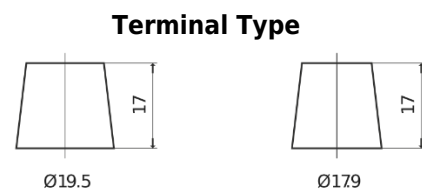

**Product overview**

Batteries for Trucks, Buses, Construction, Agriculture

**StartPRO EG1403**

Part number	EG1403
Technology	Flooded
EAN/GTIN	3661024035422
Voltage	12 V
Capacity	140 Ah
CCA	800 A
Length	513 mm
Width	189 mm
Height	223 mm
Box size	D04
Polarity	ETN 3
Terminal Type	EN taper post
Hold Down	B0
Weights (subject of variation)	34.10 kg