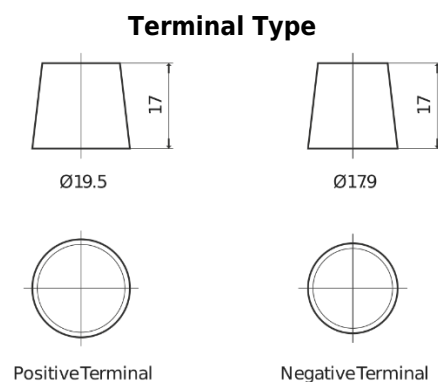

Product overview

Batteries for Trucks, Buses, Construction, Agriculture

StartPRO EG1406

Part number	EG1406
Technology	Flooded
EAN/GTIN	3661024035491
Voltage	12 V
Capacity	140 Ah
CCA	800 A
Length	510 mm
Width	175 mm
Height	225 mm
Box size	D08
Polarity	ETN 4
Terminal Type	EN taper post
Hold Down	B3
Weights (subject of variation)	33.50 kg