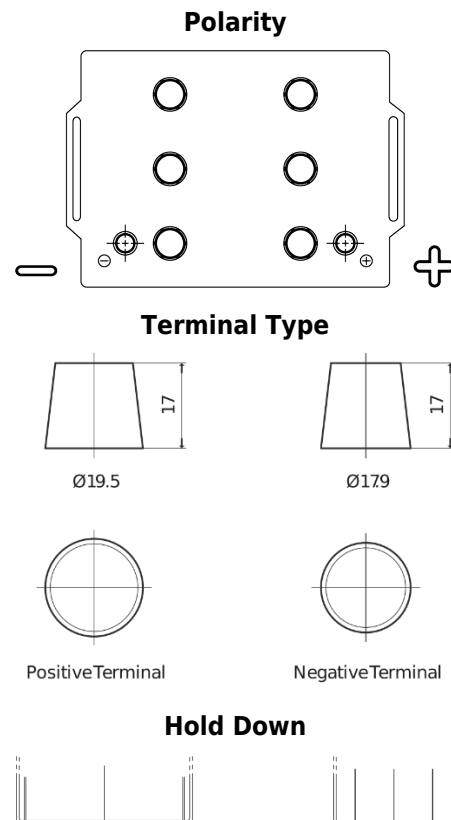

**Product overview**

Batteries for Trucks, Buses, Construction, Agriculture

**StartPRO EG145A**

Part number	EG145A
Technology	Flooded
EAN/GTIN	3661024035552
Voltage	12 V
Capacity	145 Ah
CCA	1000 A
Length	360 mm
Width	253 mm
Height	240 mm
Box size	F21
Polarity	ETN 6
Terminal Type	EN taper post
Hold Down	B0
Weights (subject of variation)	38.10 kg