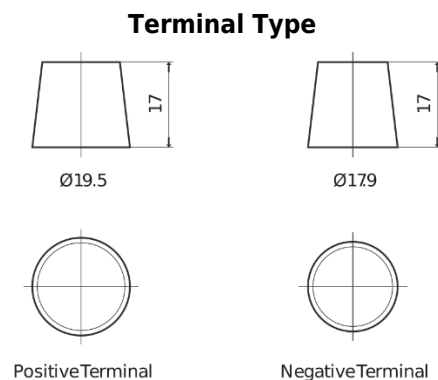

Product overview

Batteries for Trucks, Buses, Construction, Agriculture

StartPRO EG1803

Part number	EG1803
Technology	Flooded
EAN/GTIN	3661024035446
Voltage	12 V
Capacity	180 Ah
CCA	1000 A
Length	513 mm
Width	223 mm
Height	223 mm
Box size	D05
Polarity	ETN 3
Terminal Type	EN taper post
Hold Down	B0
Weights (subject of variation)	42.80 kg