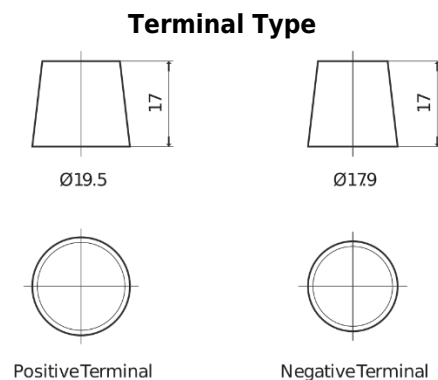

Product overview

Batteries for Trucks, Buses, Construction, Agriculture

StartPRO EG1806

Part number	EG1806
Technology	Flooded
EAN/GTIN	3661024035507
Voltage	12 V
Capacity	180 Ah
CCA	1000 A
Length	510 mm
Width	218 mm
Height	225 mm
Box size	D09
Polarity	ETN 4
Terminal Type	EN taper post
Hold Down	B3
Weights (subject of variation)	43.00 kg