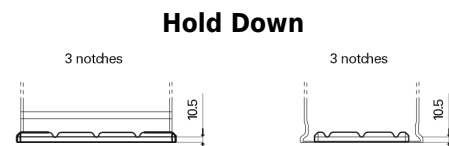

Product overview

Batteries for Trucks, Buses, Construction, Agriculture

StartPRO EG1806

Part number	EG1806
Technology	Flooded
EAN/GTIN	3661024035507
Voltage	12 V
Capacity	180 Ah
CCA	1000 A
Length	510 mm
Width	218 mm
Height	225 mm
Box size	D09
Polarity	ETN 4
Terminal Type	EN taper post
Hold Down	B3
Weights (subject of variation)	43.00 kg