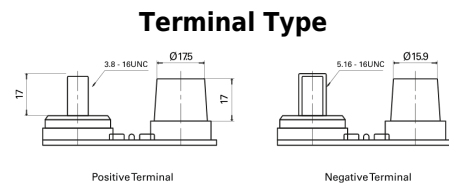

Product overview

Batteries for Marine and Leisure

Start AGM EM1000

Part number	EM1000
Technology	AGM
EAN/GTIN	3661024036023
Voltage	12 V
Capacity	50 Ah
CCA	800 A
MCA	1000
Length	260 mm
Width	173 mm
Height	206 mm
Box size	G34
Polarity	ETN 1
Terminal Type	SAE M 3/8"- 5/16" taper&stud
Hold Down	B7
Weights (subject of variation)	17.90 kg