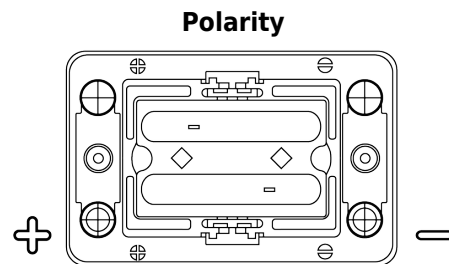

Product overview

Batteries for Marine and Leisure

Start AGM EM1000

Part number	EM1000
Technology	AGM
EAN/GTIN	3661024036023
Voltage	12 V
Capacity	50 Ah
CCA	800 A
MCA	1000
Length	260 mm
Width	173 mm
Height	206 mm
Box size	G34
Polarity	ETN 1
Terminal Type	SAE M 3/8"- 5/16" taper&stud
Hold Down	B7
Weights (subject of variation)	17.90 kg