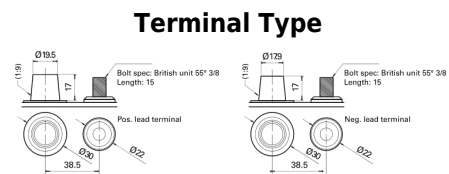

**Product overview**

Batteries for Marine and Leisure

**Start AGM EM960**

Part number	EM960
Technology	AGM
EAN/GTIN	3661024036016
Voltage	12 V
Capacity	100 Ah
CCA	800 A
MCA	960
Length	330 mm
Width	173 mm
Height	240 mm
Box size	G31
Polarity	ETN 1
Terminal Type	SAE M 3/8" taper&stud
Hold Down	B0
Weights (subject of variation)	31.00 kg