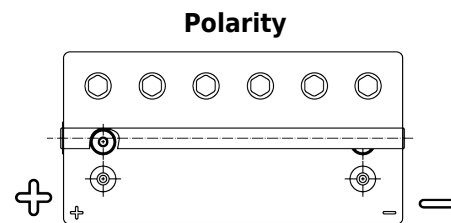

**Product overview**

Batteries for Marine and Leisure

**Start AGM EM960**

Part number	EM960
Technology	AGM
EAN/GTIN	3661024036016
Voltage	12 V
Capacity	100 Ah
CCA	800 A
MCA	960
Length	330 mm
Width	173 mm
Height	240 mm
Box size	G31
Polarity	ETN 1
Terminal Type	SAE M 3/8" taper&stud
Hold Down	B0
Weights (subject of variation)	31.00 kg