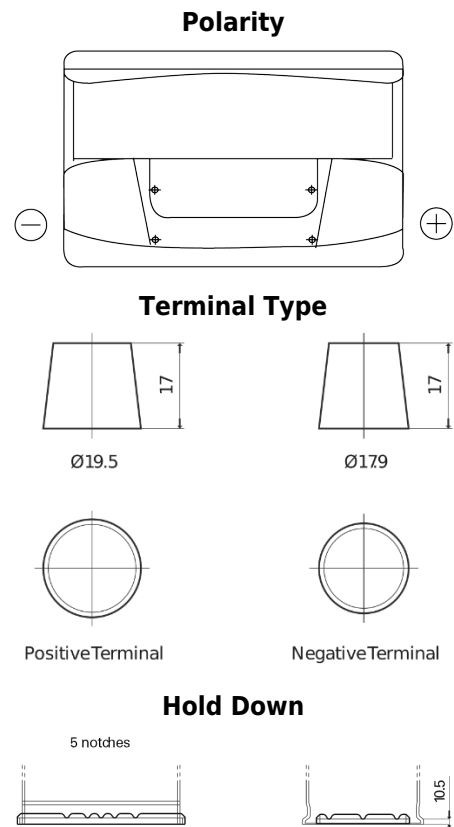

Product overview

Batteries for Marine and Leisure

Start EN750

Part number	EN750
Technology	Flooded
EAN/GTIN	3661024036085
Voltage	12 V
Capacity	74 Ah
CCA	680 A
MCA	750
Length	278 mm
Width	175 mm
Height	190 mm
Box size	L03
Polarity	ETN 0
Terminal Type	EN taper post
Hold Down	B13
Weights (subject of variation)	16.60 kg