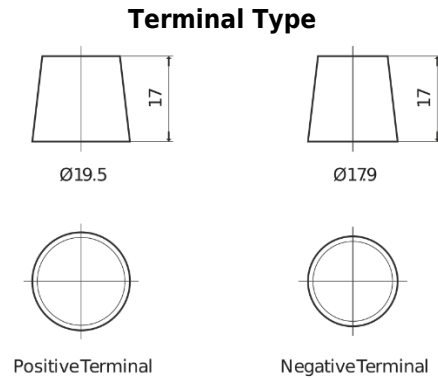

Product overview

Batteries for Marine and Leisure

Start EN850

Part number	EN850
Technology	Flooded
EAN/GTIN	3661024036078
Voltage	12 V
Capacity	110 Ah
CCA	750 A
MCA	850
Length	349 mm
Width	175 mm
Height	235 mm
Box size	D02
Polarity	ETN 1
Terminal Type	EN taper post
Hold Down	B0
Weights (subject of variation)	25.40 kg