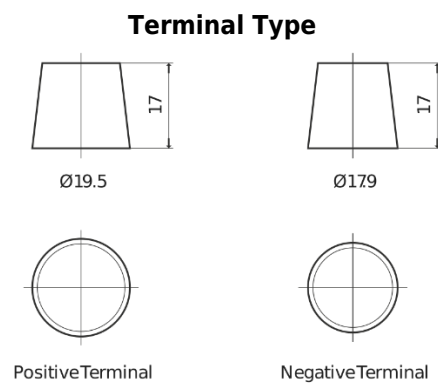

Product overview

Batteries for Marine and Leisure

Start EN900

| | |
|--------------------------------|---------------|
| Part number | EN900 |
| Technology | Flooded |
| EAN/GTIN | 3661024036061 |
| Voltage | 12 V |
| Capacity | 140 Ah |
| CCA | 800 A |
| MCA | 900 |
| Length | 513 mm |
| Width | 189 mm |
| Height | 223 mm |
| Box size | D04 |
| Polarity | ETN 3 |
| Terminal Type | EN taper post |
| Hold Down | B0 |
| Weights (subject of variation) | 34.10 kg |