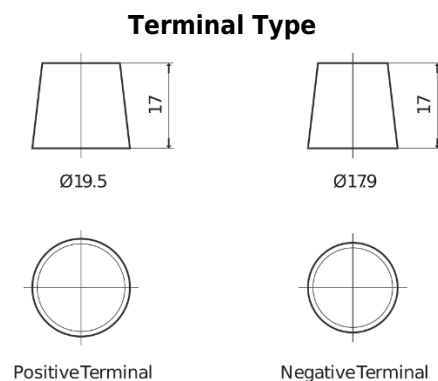

Product overview

Batteries for Marine and Leisure

Dual AGM EP1200

Part number	EP1200
Technology	AGM
EAN/GTIN	3661024035958
Voltage	12 V
Capacity	140 Ah
CCA	700 A
Watt hour	1200 Wh
Length	513 mm
Width	189 mm
Height	223 mm
Box size	D04
Polarity	ETN 3
Terminal Type	EN taper post
Hold Down	B0
Weights (subject of variation)	40.50 kg