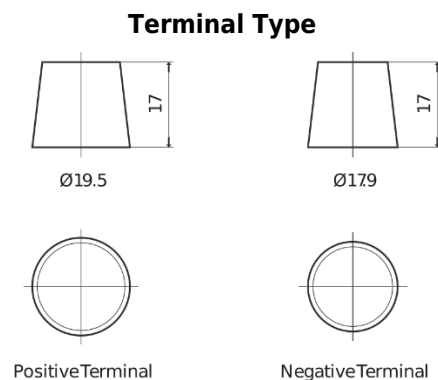

Product overview

Batteries for Marine and Leisure

Dual AGM EP1500

Part number	EP1500
Technology	AGM
EAN/GTIN	3661024035941
Voltage	12 V
Capacity	180 Ah
CCA	900 A
Watt hour	1500 Wh
Length	513 mm
Width	223 mm
Height	223 mm
Box size	D05
Polarity	ETN 3
Terminal Type	EN taper post
Hold Down	B0
Weights (subject of variation)	50.00 kg