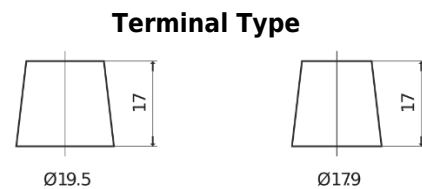

**Product overview**

Batteries for Marine and Leisure

**Dual AGM EP2100**

Part number	EP2100
Technology	AGM
EAN/GTIN	3661024035934
Voltage	12 V
Capacity	240 Ah
CCA	1200 A
Watt hour	2100 Wh
Length	518 mm
Width	274 mm
Height	240 mm
Box size	D06
Polarity	ETN 3
Terminal Type	EN taper post
Hold Down	B0
Weights (subject of variation)	70.00 kg