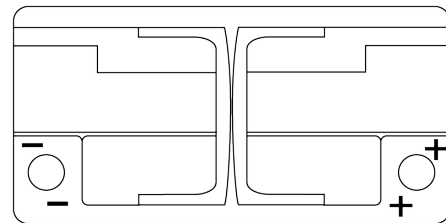

Product overview

Batteries for Marine and Leisure

Dual AGM EP800

Part number	EP800
Technology	AGM
EAN/GTIN	3661024036535
Voltage	12 V
Capacity	95 Ah
CCA	850 A
Watt hour	800 Wh
Length	353 mm
Width	175 mm
Height	190 mm
Box size	L05
Polarity	ETN 0
Terminal Type	EN taper post
Hold Down	B13
Weights (subject of variation)	26.10 kg

Polarity

Terminal Type

Positive Terminal

Negative Terminal

Hold Down

Design, features and specifications are subject to change without notice. We disclaim any representation or warranty, express or implied, concerning the data or recommendations, and in no event shall be liable for any loss or damage claimed to have arisen as a result. Some products may not be available in your local market.