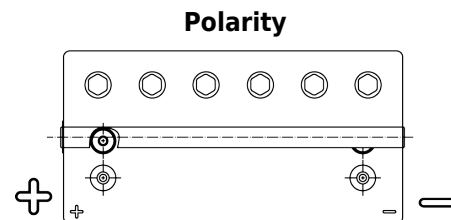

Product overview

Batteries for Marine and Leisure

Dual AGM EP900

| | |
|--------------------------------|---------------------------------|
| Part number | EP900 |
| Technology | AGM |
| EAN/GTIN | 3661024035965 |
| Voltage | 12 V |
| Capacity | 100 Ah |
| CCA | 800 A |
| Watt hour | 900 Wh |
| Length | 330 mm |
| Width | 173 mm |
| Height | 240 mm |
| Box size | G31 |
| Polarity | ETN 1 |
| Terminal Type | SAE M 3/8"- 5/16" taper&stud |
| Hold Down | B0 |
| Weights (subject of variation) | 31.00 kg |