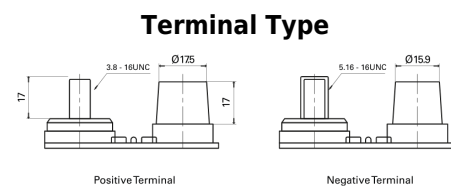

Product overview

Batteries for Marine and Leisure

Dual AGM EP900

| | |
|--------------------------------|---------------------------------|
| Part number | EP900 |
| Technology | AGM |
| EAN/GTIN | 3661024035965 |
| Voltage | 12 V |
| Capacity | 100 Ah |
| CCA | 800 A |
| Watt hour | 900 Wh |
| Length | 330 mm |
| Width | 173 mm |
| Height | 240 mm |
| Box size | G31 |
| Polarity | ETN 1 |
| Terminal Type | SAE M 3/8"- 5/16" taper&stud |
| Hold Down | B0 |
| Weights (subject of variation) | 31.00 kg |