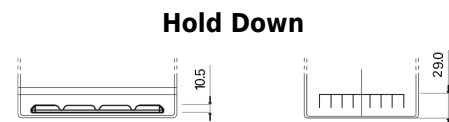

**Product overview**

Batteries for Marine and Leisure

**Dual ER350**

Part number	ER350
Technology	Flooded
EAN/GTIN	3661024036009
Voltage	12 V
Capacity	80 Ah
CCA	510 A
Watt hour	350 Wh
Length	270 mm
Width	173 mm
Height	222 mm
Box size	D26
Polarity	ETN 1
Terminal Type	EN taper post
Hold Down	Korean B1+B6
Weights (subject of variation)	17.40 kg