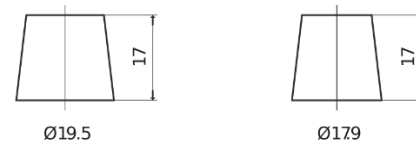

Terminal Type