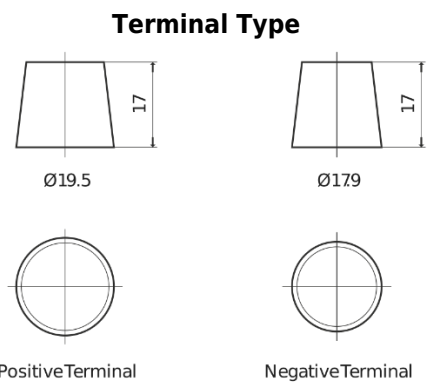

**Product overview**

Batteries for Marine and Leisure

**Equipment GEL ES1300**

Part number	ES1300
Technology	GEL
EAN/GTIN	3661024035781
Voltage	12 V
Capacity	120 Ah
Watt hour	1300 Wh
Length	345 mm
Width	171 mm
Height	283 mm
Box size	D03
Polarity	ETN 0
Terminal Type	EN taper post
Hold Down	B0
Weights (subject of variation)	37.50 kg