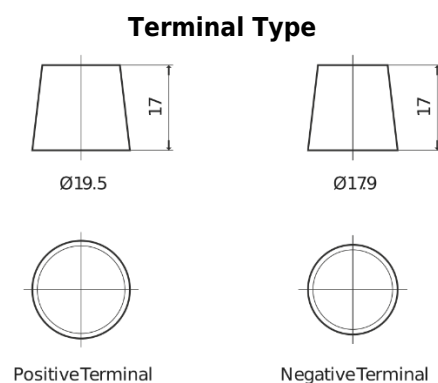

Product overview

Batteries for Marine and Leisure

Equipment GEL ES1350

Part number	ES1350
Technology	GEL
EAN/GTIN	3661024035774
Voltage	12 V
Capacity	120 Ah
Watt hour	1350 Wh
Length	513 mm
Width	189 mm
Height	223 mm
Box size	D04
Polarity	ETN 3
Terminal Type	EN taper post
Hold Down	B0
Weights (subject of variation)	40.00 kg