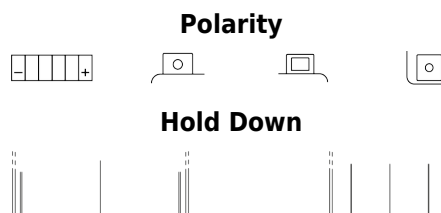

**Product overview**

Batteries for Motorcycles, ATVs, Snowmobiles, Garden

**AGM MC (Dry) ETX7L-BS**

Part number	ETX7L-BS
Technology	AGM
EAN/GTIN	3661024033756
Voltage	12 V
Capacity	6 Ah
CCA	100 A
Length	115 mm
Width	70 mm
Height	130 mm
Box size	C37
Polarity	ETN 0
Terminal Type	M04
Hold Down	B0
Weights (subject of variation)	2.20 kg