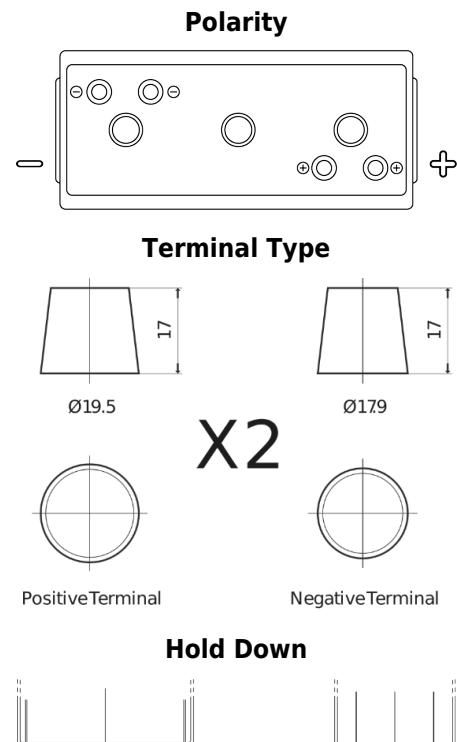

**Product overview**

Batteries for Marine and Leisure

**Vintage EU200-6**

Part number	EU200-6
Technology	Flooded
EAN/GTIN	3661024036139
Voltage	6 V
Capacity	200 Ah
CCA	1150 A
Length	398 mm
Width	174 mm
Height	234 mm
Box size	M06
Polarity	ETN 0
Terminal Type	Twin EN taper posts
Hold Down	B0
Weights (subject of variation)	27.80 kg