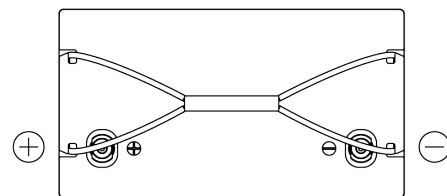

**Product overview**

Batteries for Marine and Leisure

**Equipment Li-Ion EV1300**

Part number	EV1300
Technology	Li-Ion
EAN/GTIN	3661024037679
Voltage	12 V
Capacity	100 Ah
Watt hour	1300 Wh
Length	308 mm
Width	168 mm
Height	211 mm
Box size	D31
Polarity	ETN 1
Terminal Type	Female M8
Hold Down	B0
Weights (subject of variation)	12.10 kg

**Polarity**

**Terminal Type**

**Hold Down**

Design, features and specifications are subject to change without notice. We disclaim any representation or warranty, express or implied, concerning the data or recommendations, and in no event shall be liable for any loss or damage claimed to have arisen as a result. Some products may not be available in your local market.