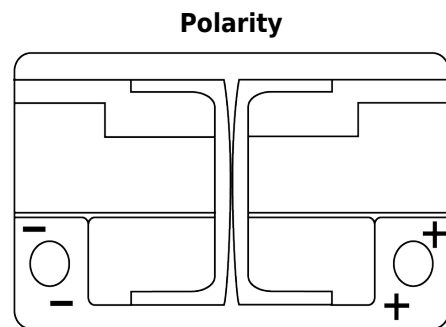

Product overview

Batteries for Cars

AGM EK700

Part number	EK700
Technology	AGM
EAN/GTIN	3661024035712
Voltage	12 V
Capacity	70 Ah
CCA	760 A
Length	278 mm
Width	175 mm
Height	190 mm
Box size	L03
Polarity	ETN 0
Terminal Type	EN taper post
Hold Down	B13
Weights (subject of variation)	20.60 kg