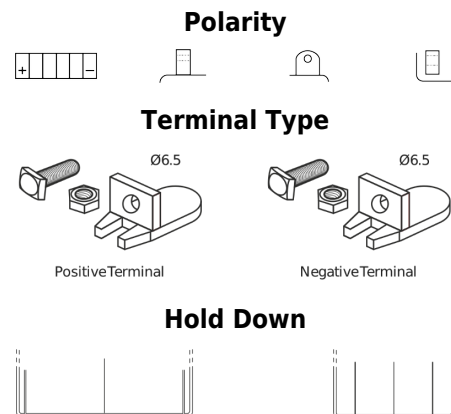

**Product overview**

Batteries for Motorcycles, ATVs, Snowmobiles, Garden

**GEL GEL12-30**

Part number	GEL12-30
Technology	GEL
EAN/GTIN	3661024034081
Voltage	12 V
Capacity	30 Ah
CCA	180 A
Length	197 mm
Width	132 mm
Height	186 mm
Box size	U01
Polarity	ETN 1
Terminal Type	EN full Ford lug
Hold Down	B0
Weights (subject of variation)	11.10 kg